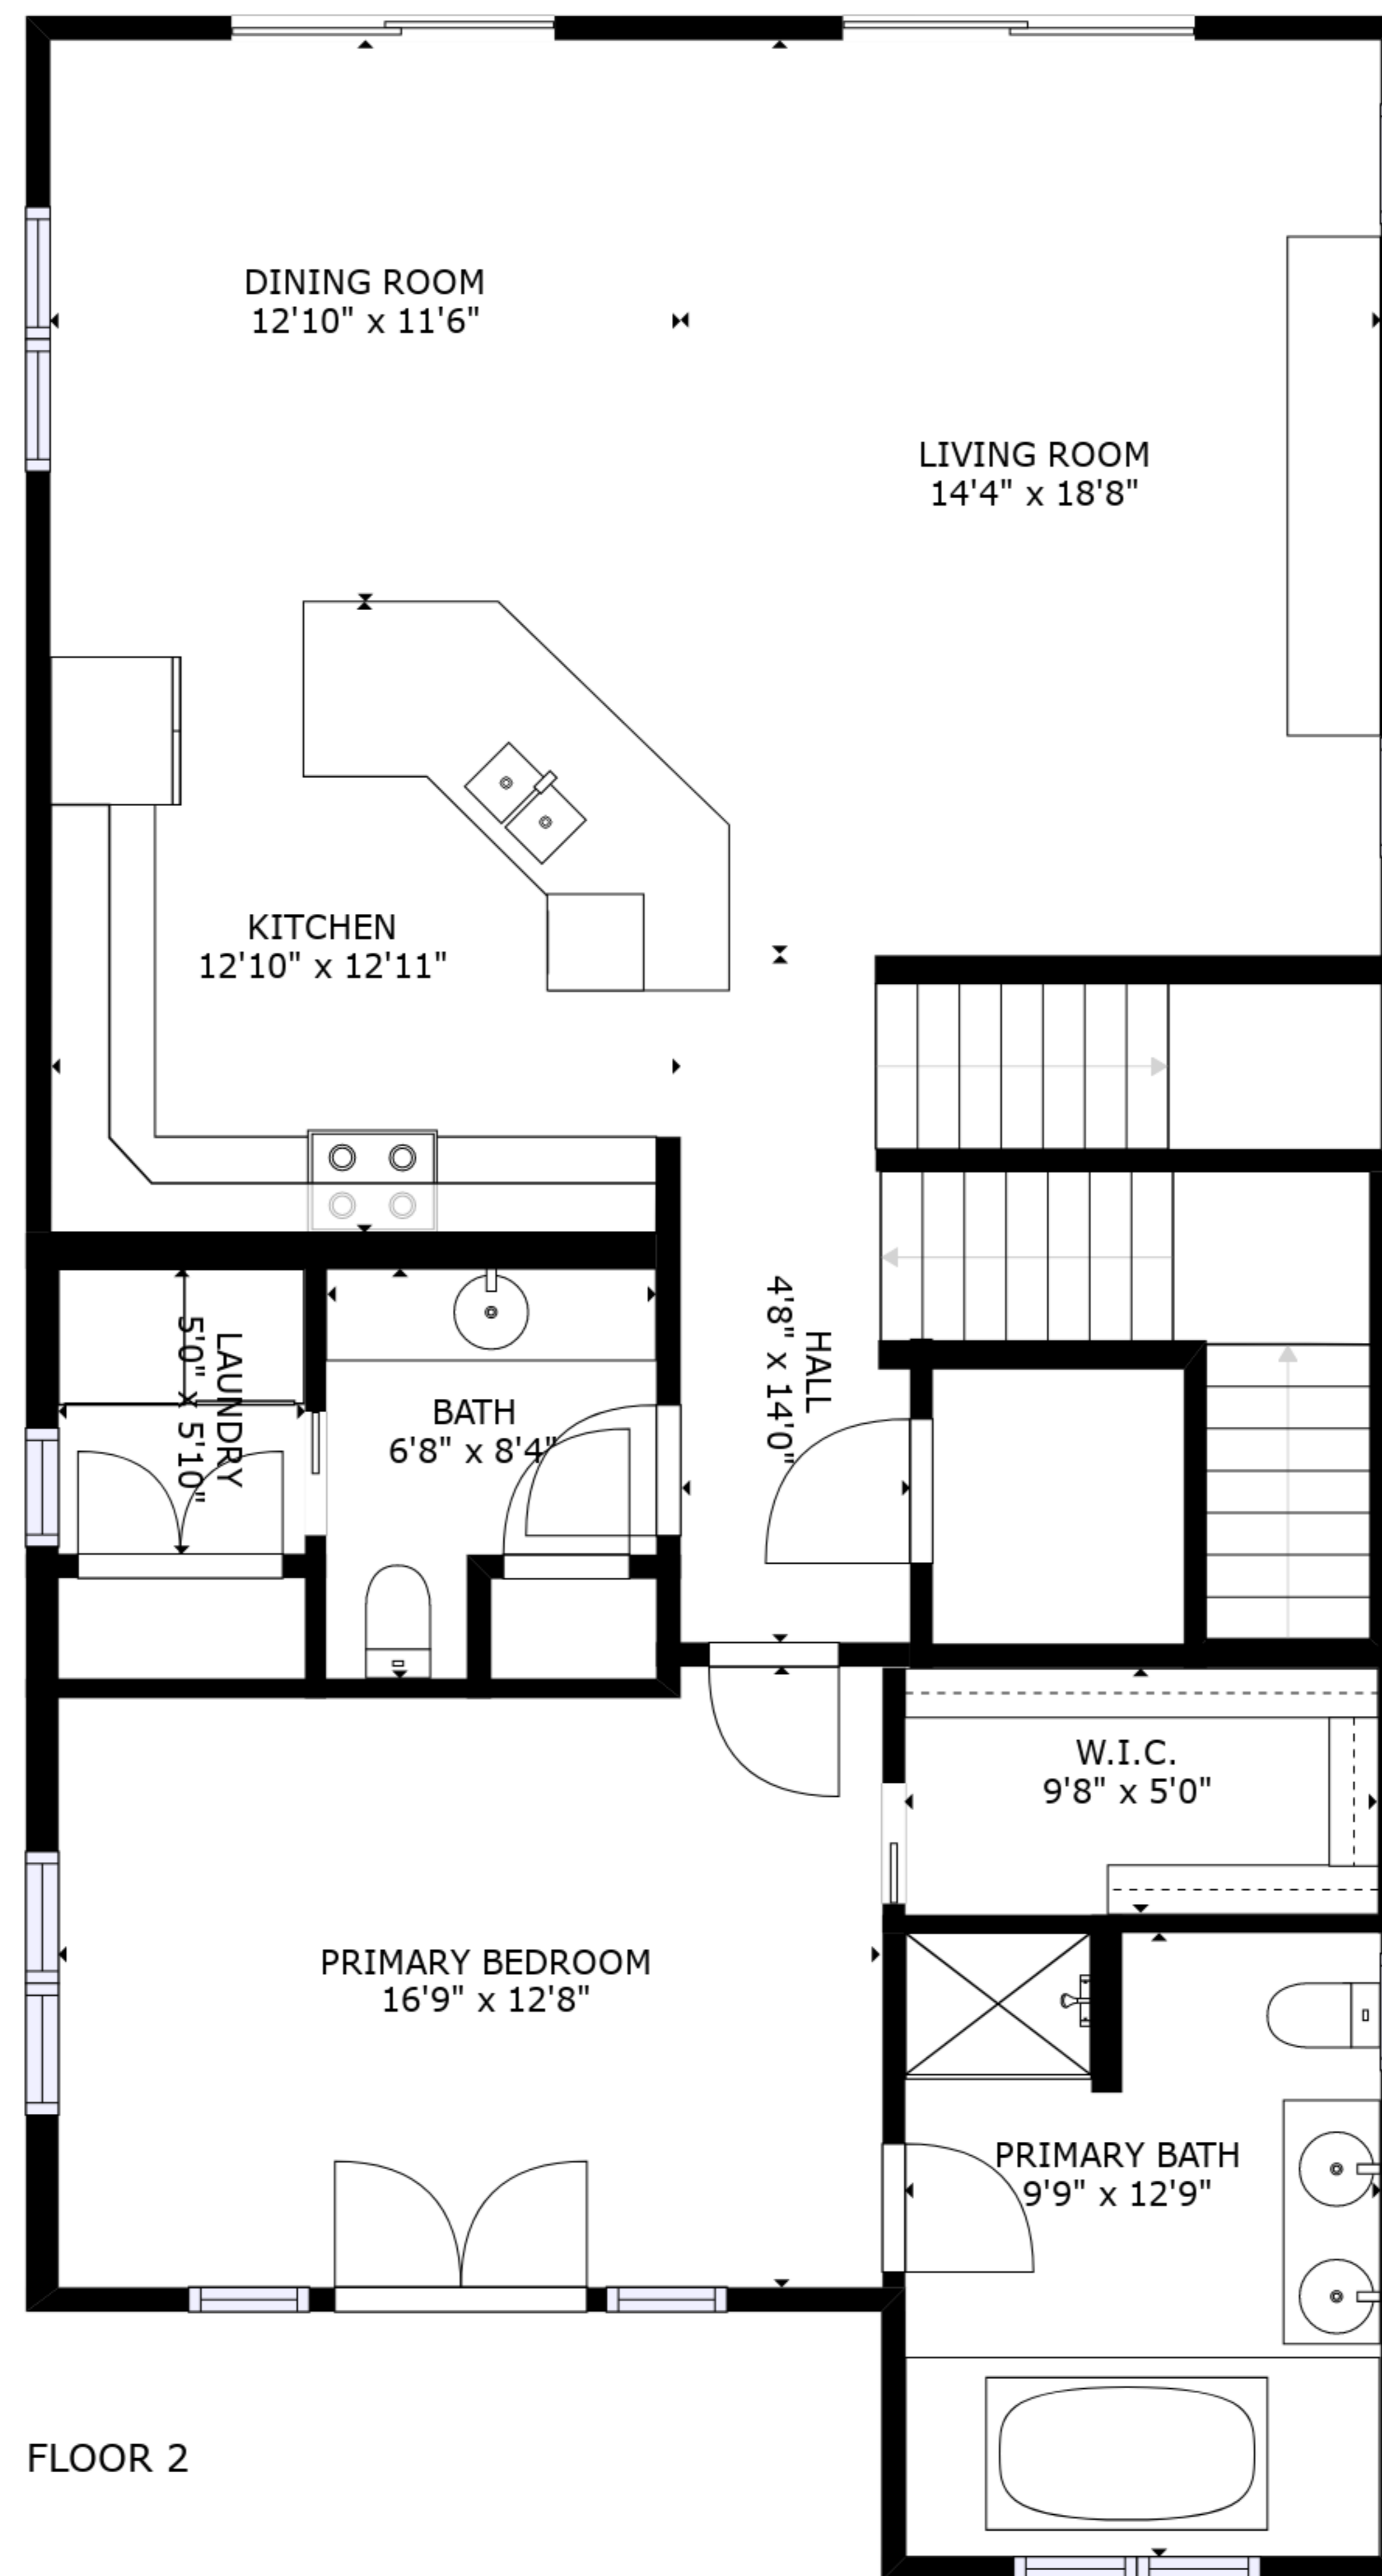

FLOOR 1

FLOOR 2

FLOOR 3

GROSS INTERNAL AREA
 FLOOR 1: 536 sq. ft, FLOOR 2: 1293 sq. ft
 FLOOR 3: 989 sq. ft, EXCLUDED AREAS:
 GARAGE: 399 sq. ft
 TOTAL: 2818 sq. ft

SIZES AND DIMENSIONS ARE APPROXIMATE, ACTUAL MAY VARY.