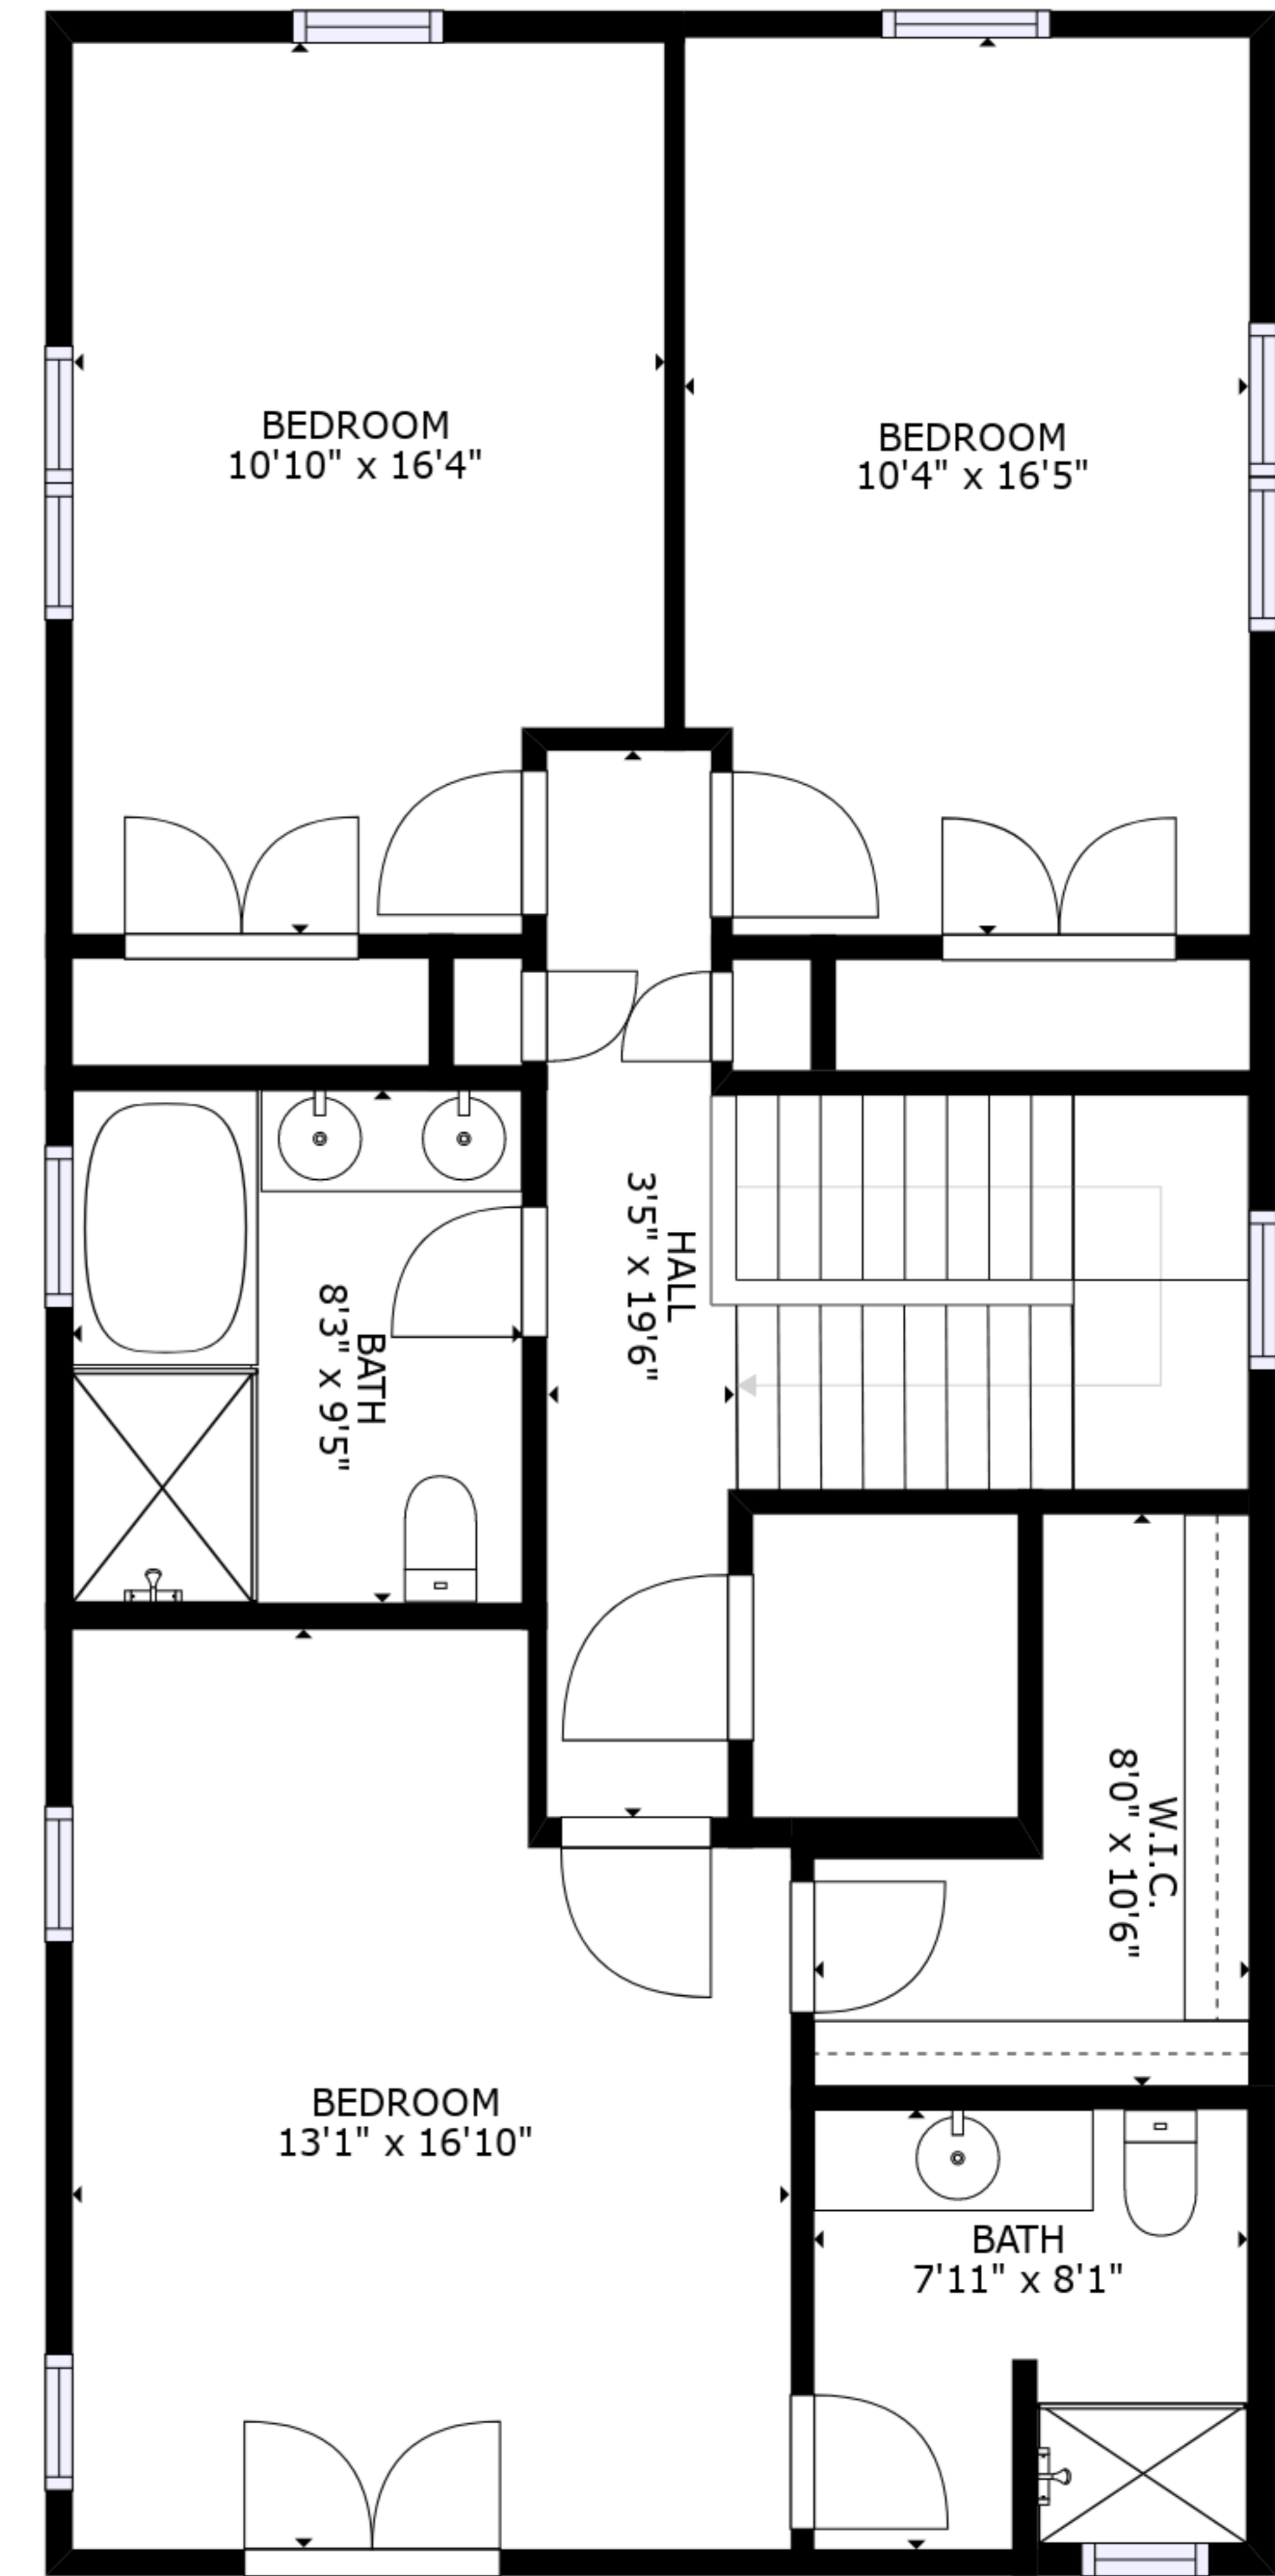

FLOOR 1

FLOOR 2

FLOOR 3

GROSS INTERNAL AREA
 FLOOR 1: 536 sq. ft, FLOOR 2: 1293 sq. ft
 FLOOR 3: 989 sq. ft, EXCLUDED AREAS:
 GARAGE: 399 sq. ft
 TOTAL: 2818 sq. ft

SIZES AND DIMENSIONS ARE APPROXIMATE, ACTUAL MAY VARY.